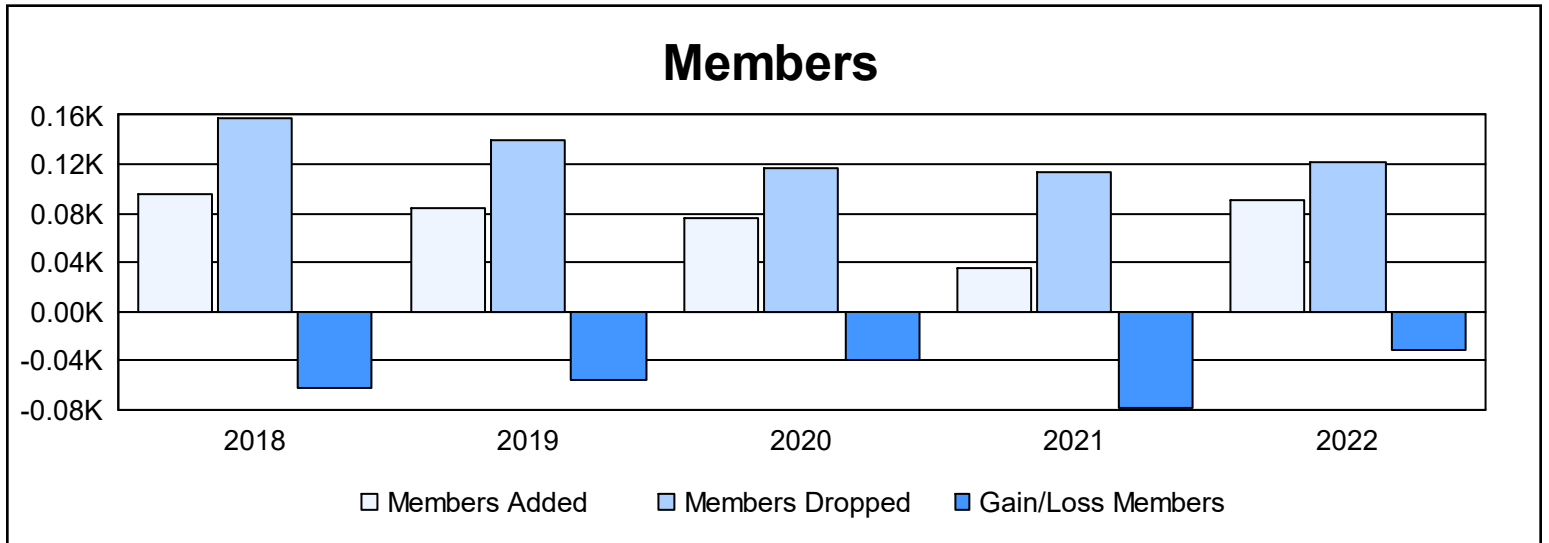

Year	New Clubs	Dropped Clubs	Gain/ Loss Clubs	New Members	Charter Members	Reinstate Members	Transfer Members	Total Member Added	Total Members Dropped	Gain/ Loss Members
2017-2018	0	2	-2	88	0	6	1	95	157	-62
2018-2019	0	2	-2	74	1	7	2	84	140	-56
2019-2020	0	0	0	72	1	2	1	76	116	-40
2020-2021	0	1	-1	31	0	2	2	35	114	-79
2021-2022	0	1	-1	75	0	7	8	90	121	-31
<b>Average</b>	<b>0</b>	<b>1</b>	<b>-1</b>	<b>68</b>	<b>0</b>	<b>5</b>	<b>3</b>	<b>76</b>	<b>130</b>	<b>-54</b>

### Membership Composition June 2022 Cumulative